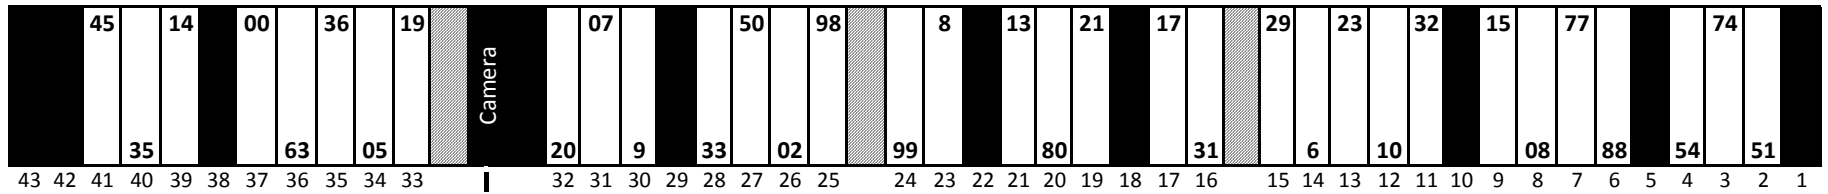

Phoenix International Raceway

Date: 7-Nov-14

Time: 6:30 PM

L/S 4612

R/S 4594

Start
Finish