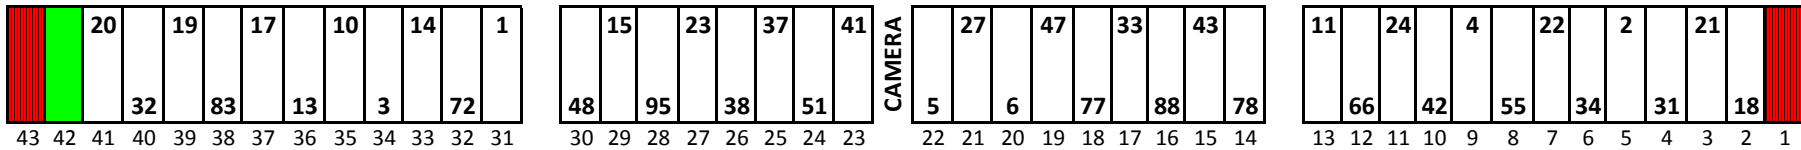

Kentucky Speedway

Date: 7/8/2017

Time: 7:30 PM

L/S: 4688 R/S: 4750

Stall Color Key:

= Eliminated Pit Boxes; are not in play and they do not count towards driving through more than three pit boxes

= Monster Energy Pit Box; not in play and does not count towards driving through more than three pit boxes

CAMERA

START
FINISH