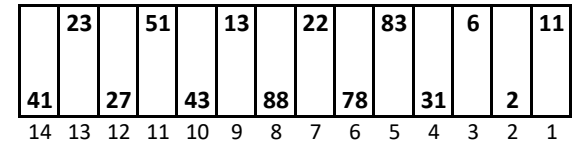

ROUND OF 12

Charlotte Motor Speedway

Date: 10/8/2017

Time: 2:00 PM

L/S: 4698

R/S: 4732

Stall Color Key:

= Eliminated Pit Boxes; not in play & do not count towards driving through more than three pit boxes

= Monster Energy Pit Box; not in play and does not count towards driving through more than three pit boxes

START
FINISH