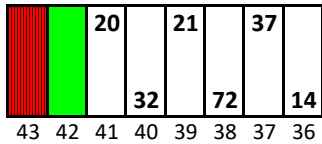

Stall Color Key:

= Eliminated Pit Boxes; not in play & do not count towards driving through more than three pit boxes

= Monster Energy Pit Box; not in play and does not count towards driving through more than three pit boxes