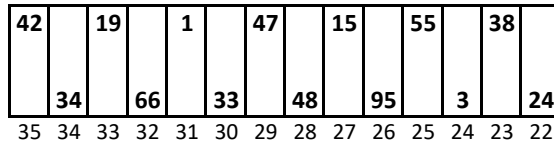

ROUND OF 12

Charlotte Motor Speedway

Date: 10/8/2017

Time: 2:00 PM

L/S: 4698

R/S: 4732

Stall Color Key:

= Eliminated Pit Boxes; not in play & do not count towards driving through more than three pit boxes

= Monster Energy Pit Box; not in play and does not count towards driving through more than three pit boxes

START
FINISH