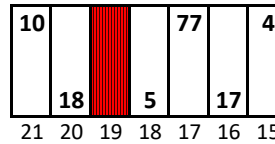

Stall Color Key:

= Eliminated Pit Boxes; not in play & do not count towards driving through more than three pit boxes

= Monster Energy Pit Box; not in play and does not count towards driving through more than three pit boxes