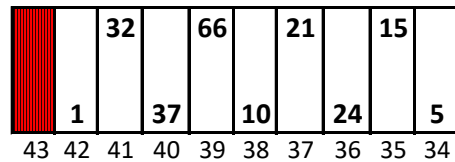

Martinsville Speedway

Round of 8

Date: 10/29/2017 Time: 3:00 PM L/S: 4588 R/S: 4722

Stall Color Key:

-  = Eliminated Pit Boxes; not in play & do not count towards driving through more than three pit boxes
-  = Monster Energy Pit Box; not in play and does not count towards driving through more than three pit boxes