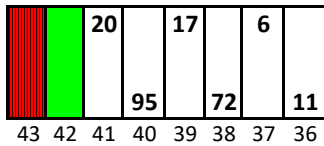

Charlotte Motor Speedway

Date: 5/27/2018

Time: 6:00 PM

L/S: 4788

R/S: 4736

Stall Color Key:

-  = Eliminated Pit Boxes; are not in play and they do not count towards driving through more than three pit boxes
-  = Monster Energy Pit Box; not in play and does not count towards driving through more than three pit boxes
-  = Vacant Pit Boxes; they will count towards driving through more than three pit boxes