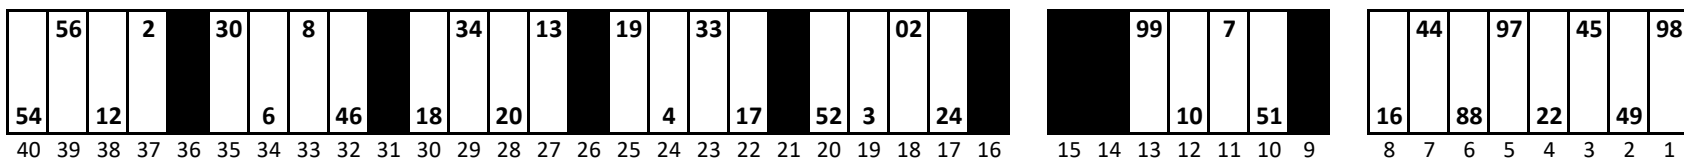

Dover International Speedway

Date: 5/3/2019 Time: 5:00 PM L/S D4868 R/S D4872

Stall Color Key:

 = Vacant Pit Boxes; they will count towards driving through more than three pit boxes

START
FINISH