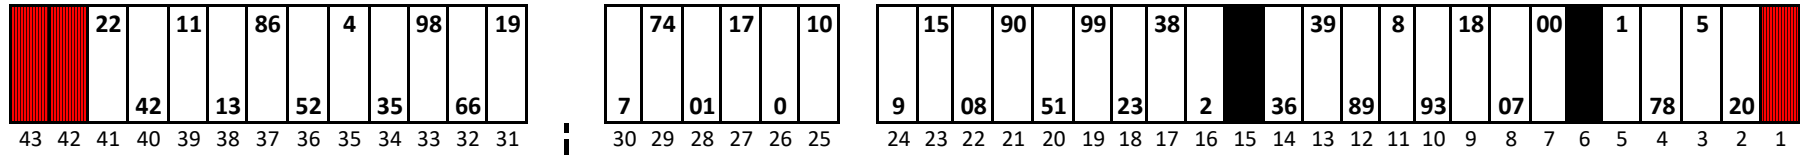

Pocono Raceway

Date: 6/2/2019

Time: 1:00 PM

L/S: 4870 R/S: 4878

Stall Color Key:

= Eliminated Pit Boxes; are not in play and they do not count towards driving through more than three pit boxes

= Vacant Pit Boxes; are in play and they do count towards driving through more than three pit boxes