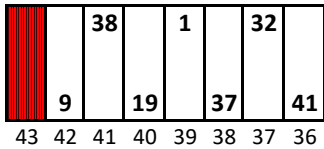

Stall Color Key:

Red = Eliminated Pit Boxes; are not in play and they do not count towards driving through more than three pit boxes

Green = Monster Energy Pit Box; is in play and does count towards driving through more than three pit boxes

Blue = NBCSN Pit Box; is in play and will count towards driving through more than three pit boxes