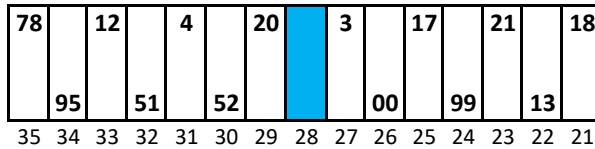

Stall Color Key:

Red = Eliminated Pit Boxes; are not in play and they do not count towards driving through more than three pit boxes

Green = Monster Energy Pit Box; is in play and does count towards driving through more than three pit boxes

Blue = NBCSN Pit Box; is in play and will count towards driving through more than three pit boxes