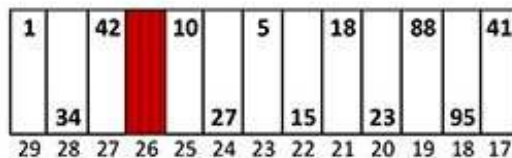

### Stall Color Key:

-  = Eliminated Pit Boxes; not in play & do not count towards driving through more than three pit boxes
-  = Monster Energy Pit Box; not in play and does not count towards driving through more than three pit boxes
-  = Vacant Pit Boxes; are in play and do count towards driving through more than three pit boxes