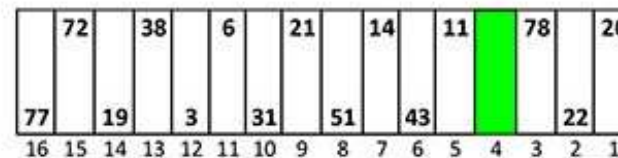

### Stall Color Key:

-  = Eliminated Pit Boxes; not in play & do not count towards driving through more than three pit boxes
-  = Monster Energy Pit Box; not in play and does not count towards driving through more than three pit boxes
-  = Vacant Pit Boxes; are in play and do count towards driving through more than three pit boxes