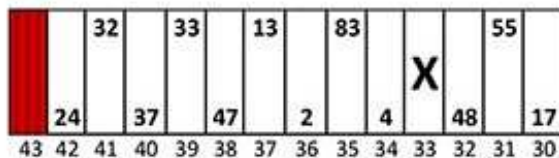

### Stall Color Key:

-  = Eliminated Pit Boxes; not in play & do not count towards driving through more than three pit boxes
-  = Monster Energy Pit Box; not in play and does not count towards driving through more than three pit boxes
-  = Vacant Pit Boxes; are in play and do count towards driving through more than three pit boxes