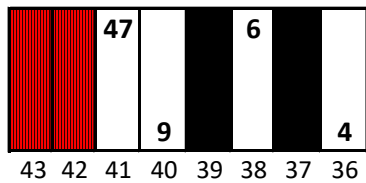

Charlotte Motor Speedway - All Star

Date: 5/19/2018

Time: 8:00 PM

L/S 4788

R/S 4736

Stall Color Key:

-  = Eliminated Pit Boxes; not in play & do not count towards driving through more than three pit boxes
-  = Vacant Pit Boxes; they will count towards driving through more than three pit boxes
-  = Monster Energy Pit Box; is in play and does count towards driving through more than three pit boxes