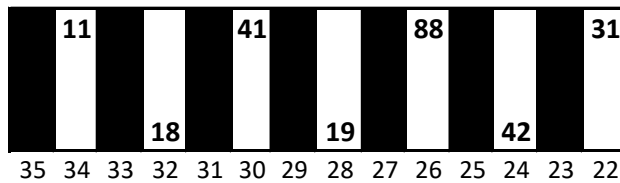

Charlotte Motor Speedway - All Star

Date: 5/19/2018

Time: 8:00 PM

L/S 4788

R/S 4736

Stall Color Key:

-  = Eliminated Pit Boxes; not in play & do not count towards driving through more than three pit boxes
-  = Vacant Pit Boxes; they will count towards driving through more than three pit boxes
-  = Monster Energy Pit Box; is in play and does count towards driving through more than three pit boxes