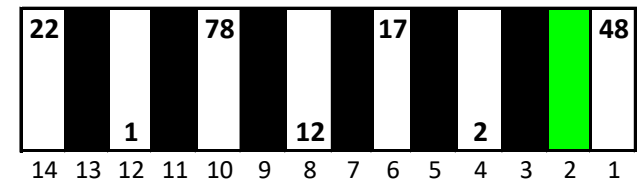

Charlotte Motor Speedway - All Star

Date: 5/19/2018

Time: 8:00 PM

L/S 4788

R/S 4736

Stall Color Key:

-  = Eliminated Pit Boxes; not in play & do not count towards driving through more than three pit boxes
-  = Vacant Pit Boxes; they will count towards driving through more than three pit boxes
-  = Monster Energy Pit Box; is in play and does count towards driving through more than three pit boxes