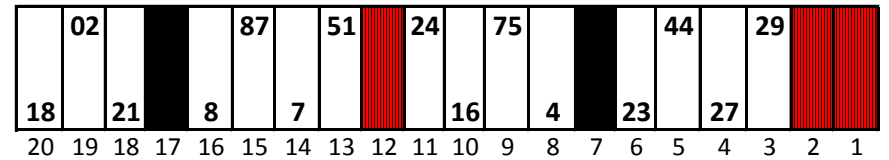

Atlanta Motor Speedway

Date: 3/4/2017 Time: 4:30 PM L/S: 4384 R/S: 4682

Stall Color Key:

-  = Eliminated Pit Boxes; they do not count towards driving through more than three pit boxes
-  = "Blacked out" Pit Boxes; they will count towards driving through more than three pit boxes