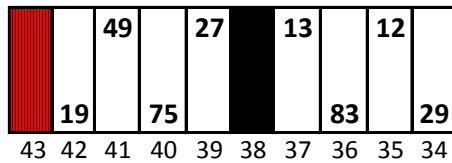

Martinsville Speedway

Date: 4/1/2017 Time: 3:00 PM L/S: 4588 R/S: 4722

Stall Color Key:

-  = Eliminated Pit Boxes; not in play & do not count towards driving through more than three pit boxes
-  = "Blacked out" Pit Boxes; they will count towards driving through more than three pit boxes