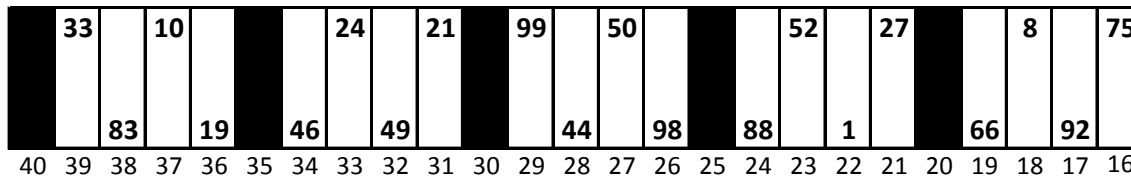

# Dover International Speedway

Date: 6/2/2017 Time: 5:30 PM L/S 4692 R/S 4696

### Stall Color Key:

 = "Blacked out" Pit Boxes; they will count towards driving through more than three pit boxes

START  
FINISH