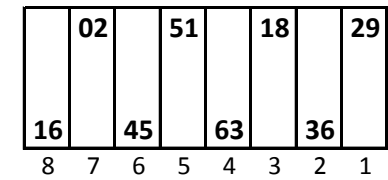

### Stall Color Key:

 = "Blacked out" Pit Boxes; they will count towards driving through more than three pit boxes

START  
FINISH