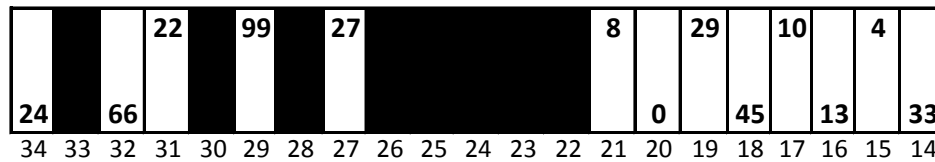

Texas Motor Speedway

Date: 6/9/2017

Time: 7:00 PM

L/S: 4670 R/S: 4718

Stall Color Key:

 = "Blacked out" Pit Boxes; they will count towards driving through more than three pit boxes

START
FINISH