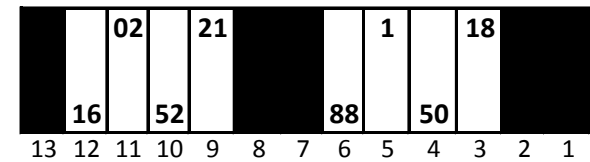

Texas Motor Speedway

Date: 6/9/2017

Time: 7:00 PM

L/S: 4670 R/S: 4718

Stall Color Key:

 = "Blacked out" Pit Boxes; they will count towards driving through more than three pit boxes

START
FINISH