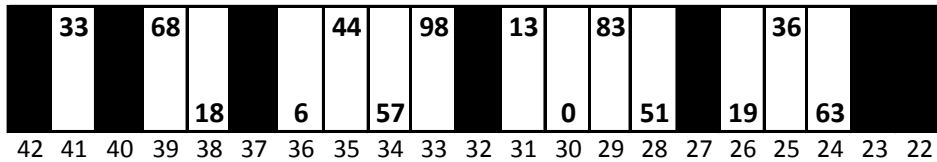

### Stall Color Key:

 = "Blacked out" Pit Boxes; they will count towards driving through more than three pit boxes

START  
FINISH