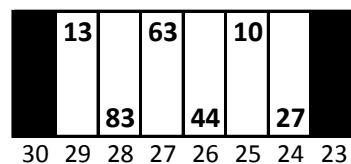

Kentucky Speedway

Date: 7/6/2017

Time: 7:30 PM

L/S: 4688

R/S: 4750

Stall Color Key:

Red box = Eliminated Pit Boxes; not in play & do not count towards driving through more than three pit boxes

Black box = "Blacked out" Pit Boxes; they will count towards driving through more than three pit boxes