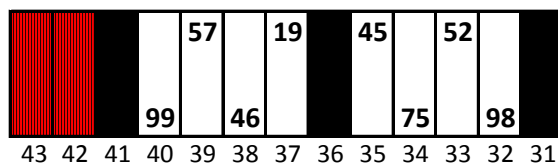

Kentucky Speedway

Date: 7/6/2017

Time: 7:30 PM

L/S: 4688

R/S: 4750

Stall Color Key:

Red box = Eliminated Pit Boxes; not in play & do not count towards driving through more than three pit boxes

Black box = "Blacked out" Pit Boxes; they will count towards driving through more than three pit boxes