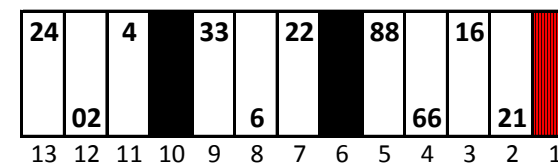

Kentucky Speedway

Date: 7/6/2017

Time: 7:30 PM

L/S: 4688

R/S: 4750

Stall Color Key:

Red box = Eliminated Pit Boxes; not in play & do not count towards driving through more than three pit boxes

Black box = "Blacked out" Pit Boxes; they will count towards driving through more than three pit boxes

CAMERA

START
FINISH