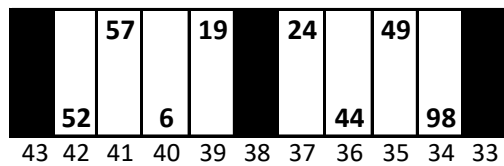

Phoenix International Raceway

Date: 11/10/2017 Time: 6:30 PM L/S: 4664 R/S: 4666

Stall Color Key:

-  = Eliminated Pit Boxes; not in play & do not count towards driving through more than three pit boxes
-  = "Blacked out" Pit Boxes; they will count towards driving through more than three pit boxes