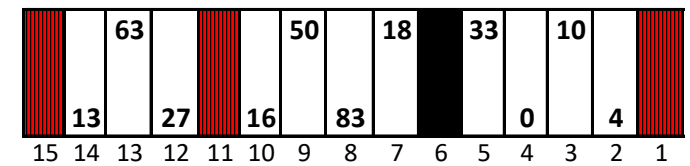

Phoenix International Raceway

Date: 11/10/2017 Time: 6:30 PM L/S: 4664 R/S: 4666

Stall Color Key:

-  = Eliminated Pit Boxes; not in play & do not count towards driving through more than three pit boxes
-  = "Blacked out" Pit Boxes; they will count towards driving through more than three pit boxes