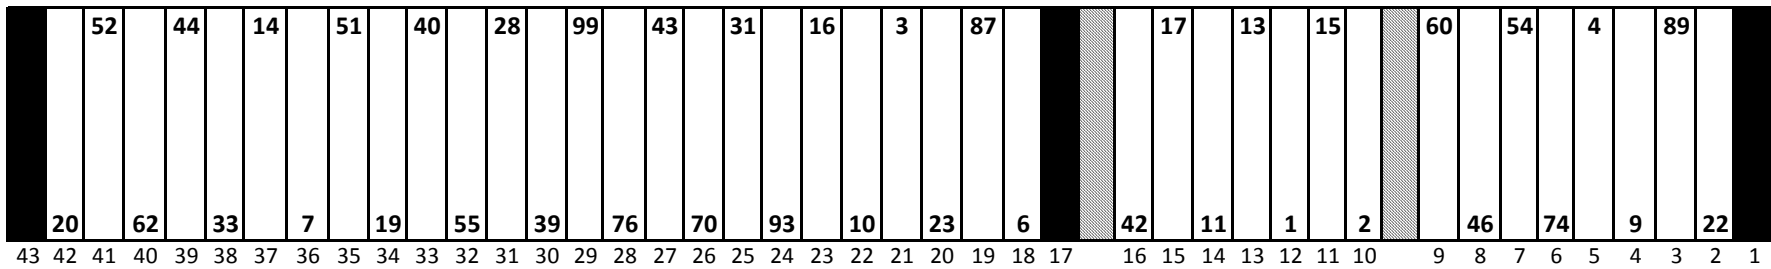

Dover International Raceway

Date: May 31, 2014

Time: 2:00 PM

Tire Numbers: L/S: D4614

R/S: D4440

START
FINISH