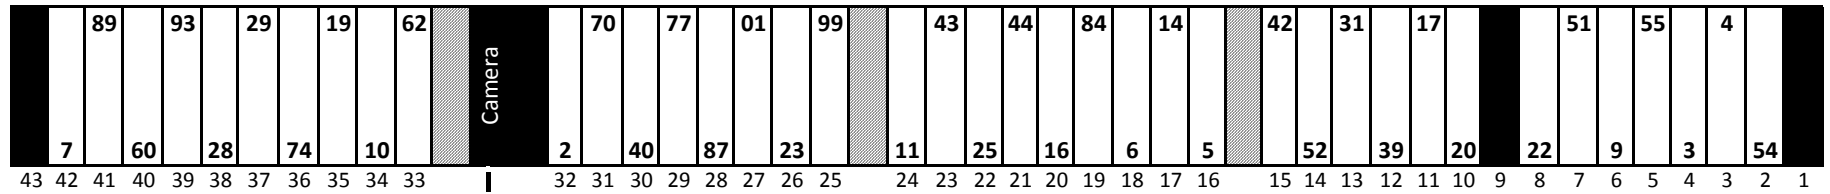

Phoenix International Raceway

Date: 8-Nov-14

Time: 2:00 PM

L/S 4612

R/S 4594

Start
Finish