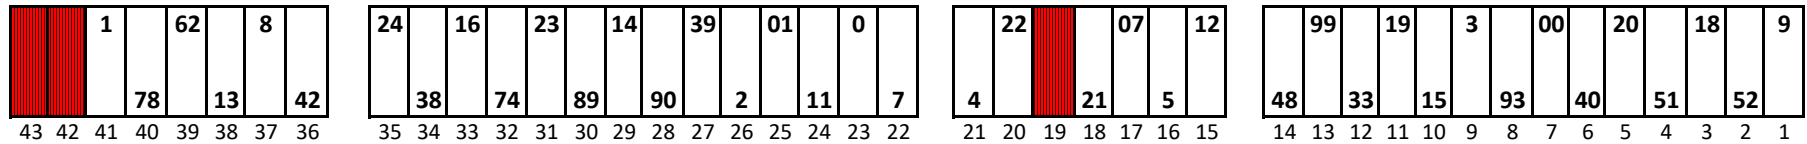

Charlotte Motor Speedway

Date: 10/7/2017

Time: 3:00 PM

L/S: 4698

R/S: 4732

Stall Color Key:

 = Eliminated Pit Boxes; are not in play and they do not count towards driving through more than three pit boxes

START
FINISH