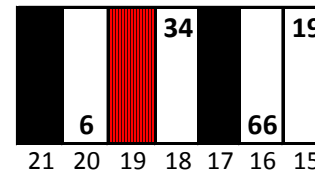

Stall Color Key:

= Eliminated Pit Boxes; not in play & do not count towards driving through more than three pit boxes

= "Blacked out" Pit Boxes; they will count towards driving through more than three pit boxes

= Monster Energy Pit Box; not in play and does not count towards driving through more than three pit boxes