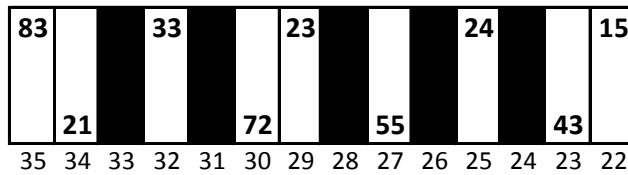

Charlotte Motor Speedway - Open

Date: 5/20/2017

Time: 6:00 PM

L/S 4698

R/S 4732

Stall Color Key:

= Eliminated Pit Boxes; not in play & do not count towards driving through more than three pit boxes

= "Blacked out" Pit Boxes; they will count towards driving through more than three pit boxes

= Monster Energy Pit Box; not in play and does not count towards driving through more than three pit boxes

START
FINISH