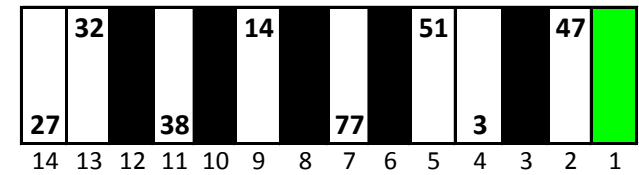

Charlotte Motor Speedway - Open

Date: 5/20/2017

Time: 6:00 PM

L/S 4698

R/S 4732

Stall Color Key:

= Eliminated Pit Boxes; not in play & do not count towards driving through more than three pit boxes

= "Blacked out" Pit Boxes; they will count towards driving through more than three pit boxes

= Monster Energy Pit Box; not in play and does not count towards driving through more than three pit boxes

START
FINISH