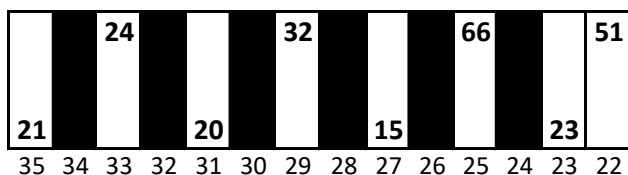

Charlotte Motor Speedway - Open

Date: 5/19/2018

Time: 6:00 PM

L/S 4788

R/S 4736

Stall Color Key:

= Eliminated Pit Boxes; not in play & do not count towards driving through more than three pit boxes

= Vacant Pit Boxes; they will count towards driving through more than three pit boxes

= Monster Energy Pit Box; is in play and does count towards driving through more than three pit boxes

START
FINISH