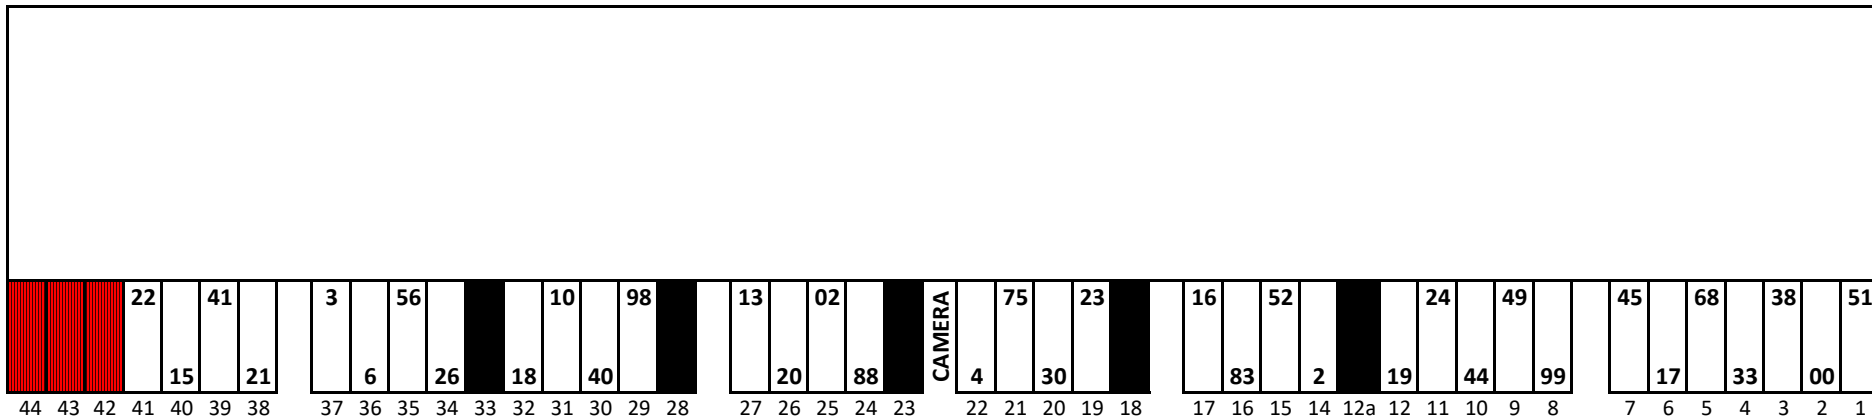

Kansas Speedway

Date: 10/17/2020

Time: 3:00 PM

L/S: 4942

R/S: 4978

Stall Color Key:

= Eliminated Pit Boxes; not in play & do not count towards driving through more than three pit boxes

= Vacant Pit Boxes; they will count towards driving through more than three pit boxes

START
FINISH