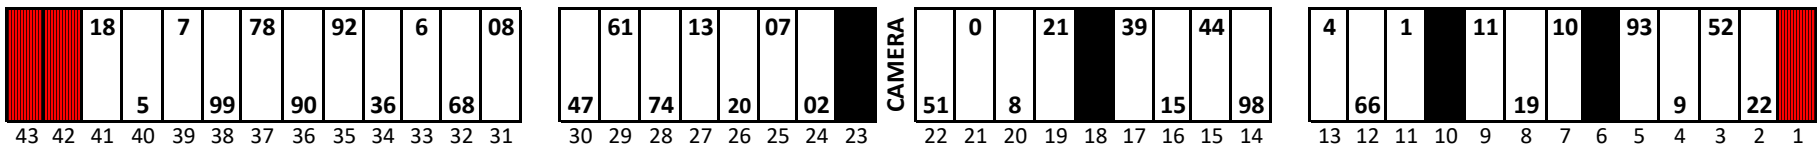

# Kentucky Speedway

Date: 7/10/2020

Time: 8:00 PM

L/S: 4976 R/S: 4978

### Stall Color Key:

= Eliminated Pit Boxes; are not in play and they do not count towards driving through more than three pit boxes

= Vacant Pit Boxes; they will count towards driving through more than three pit boxes