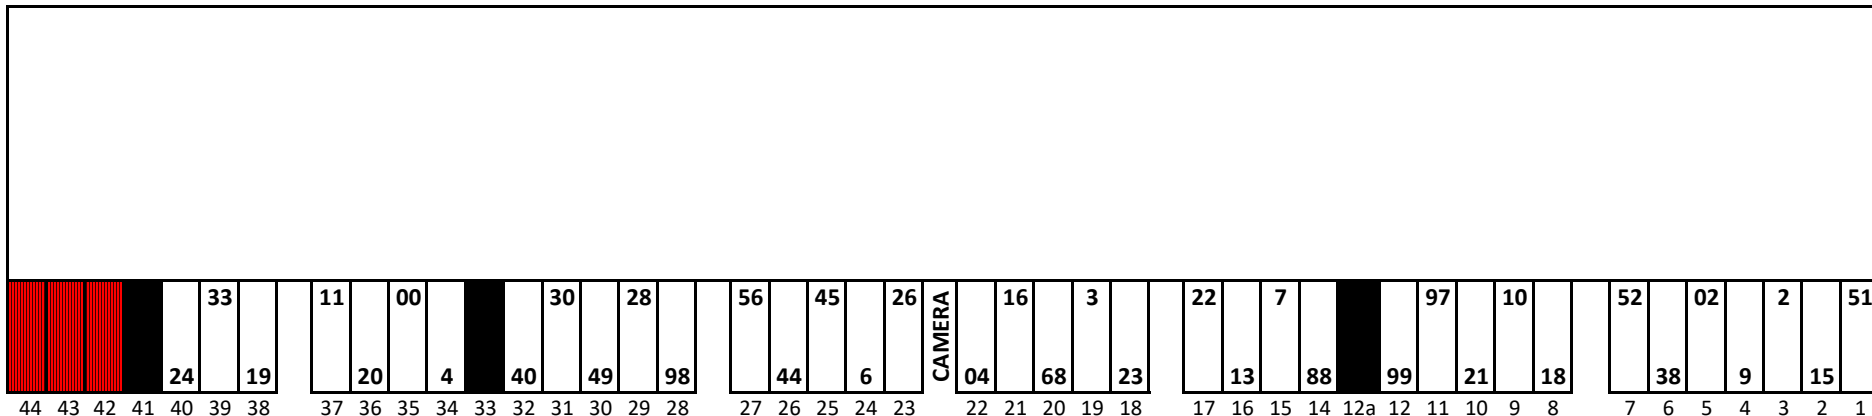

# Kansas Speedway

Date: 7/24/2020

Time: 6:00 PM

L/S: 4942

R/S: 4978

### Stall Color Key:

= Eliminated Pit Boxes; not in play & do not count towards driving through more than three pit boxes

= Vacant Pit Boxes; they will count towards driving through more than three pit boxes