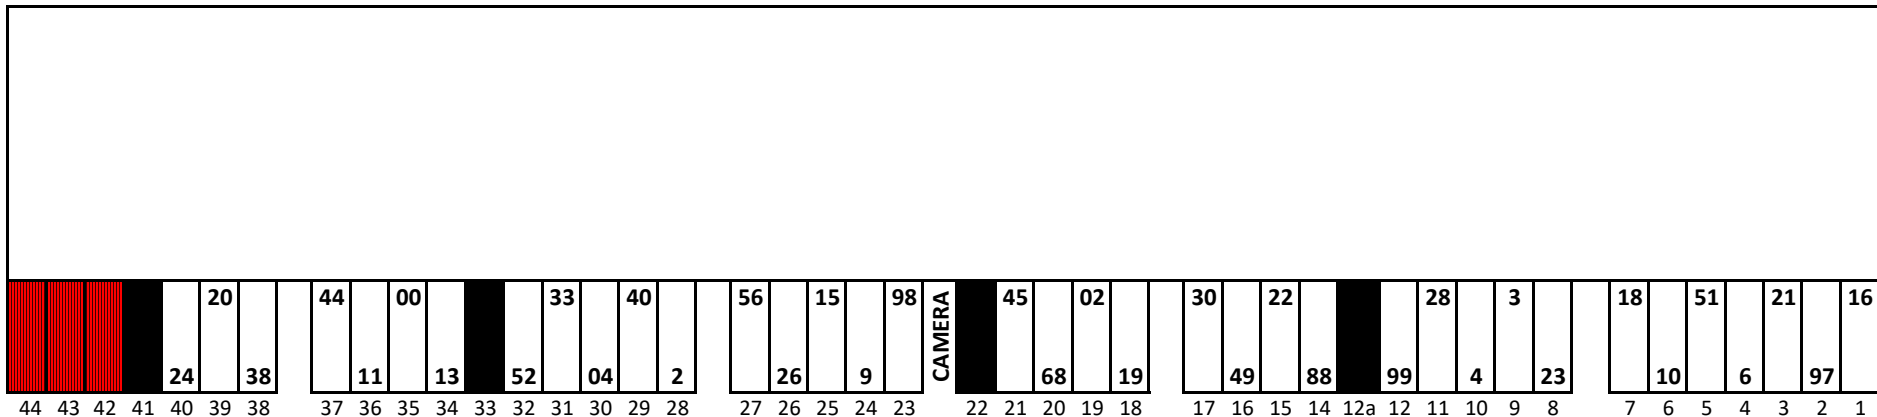

Kansas Speedway

Date: 7/25/2020

Time: 12:30 PM

L/S: 4942

R/S: 4978

Stall Color Key:

= Eliminated Pit Boxes; not in play & do not count towards driving through more than three pit boxes

= Vacant Pit Boxes; they will count towards driving through more than three pit boxes

START
FINISH