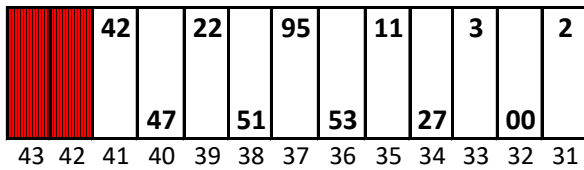

Kentucky Speedway

Date: 7/12/2020

Time: 2:30 PM

L/S: D4976 R/S: D4978

Stall Color Key:

= Eliminated Pit Boxes; are not in play and they do not count towards driving through more than three pit boxes

= Vacant Pit Box; is in play and does count towards driving through more than three pit boxes