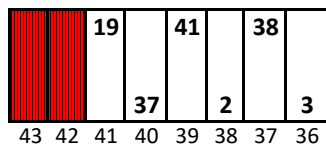

Charlotte Motor Speedway

Date: 5/30/2021

Time: 6:00 PM

L/S: D4942

R/S: D4930

Stall Color Key:

= Eliminated Pit Boxes; are not in play and they do not count towards driving through more than three pit boxes

= Vacant Pit Boxes; they will count towards driving through more than three pit boxes