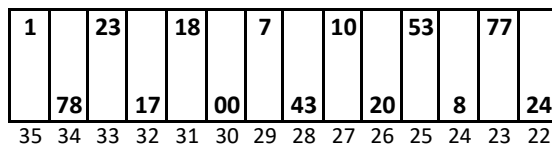

Charlotte Motor Speedway

Date: 5/30/2021

Time: 6:00 PM

L/S: D4942

R/S: D4930

Stall Color Key:

= Eliminated Pit Boxes; are not in play and they do not count towards driving through more than three pit boxes

= Vacant Pit Boxes; they will count towards driving through more than three pit boxes