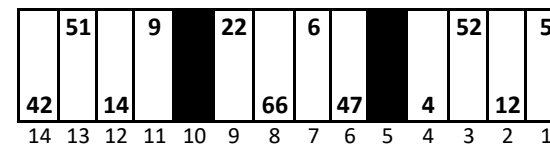

Charlotte Motor Speedway

Date: 5/30/2021

Time: 6:00 PM

L/S: D4942

R/S: D4930

Stall Color Key:

= Eliminated Pit Boxes; are not in play and they do not count towards driving through more than three pit boxes

= Vacant Pit Boxes; they will count towards driving through more than three pit boxes