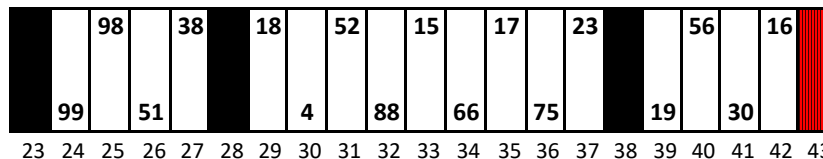

Bristol Motor Speedway

Date: 4/16/2022 Time: 8:00 PM L/S: 3054 R/S: 3056

Stall Color Key:

-  = Eliminated Pit Boxes; not in play & do not count towards driving through more than three pit boxes
-  = Vacant Pit Boxes; they will count towards driving through more than three pit boxes