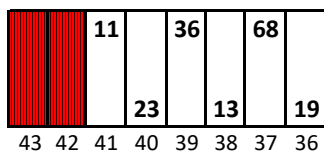

Charlotte Motor Speedway

Date: 5/28/2022

Time: 1:00 PM

L/S: 6110

R/S: 6130

Stall Color Key:

-  = Eliminated Pit Boxes; are not in play and they do not count towards driving through more than three pit boxes
-  = Vacant Pit Boxes; they will count towards driving through more than three pit boxes