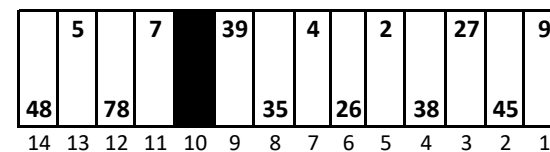

Charlotte Motor Speedway

Date: 5/28/2022

Time: 1:00 PM

L/S: 6110

R/S: 6130

Stall Color Key:

-  = Eliminated Pit Boxes; are not in play and they do not count towards driving through more than three pit boxes
-  = Vacant Pit Boxes; they will count towards driving through more than three pit boxes