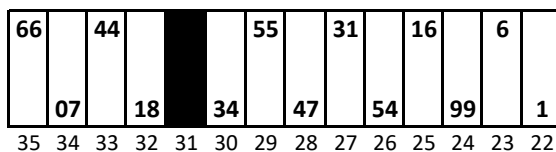

Charlotte Motor Speedway

Date: 5/28/2022

Time: 1:00 PM

L/S: 6110

R/S: 6130

Stall Color Key:

-  = Eliminated Pit Boxes; are not in play and they do not count towards driving through more than three pit boxes
-  = Vacant Pit Boxes; they will count towards driving through more than three pit boxes