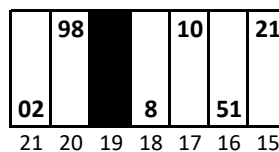

Charlotte Motor Speedway

Date: 5/28/2022

Time: 1:00 PM

L/S: 6110

R/S: 6130

Stall Color Key:

-  = Eliminated Pit Boxes; are not in play and they do not count towards driving through more than three pit boxes
-  = Vacant Pit Boxes; they will count towards driving through more than three pit boxes