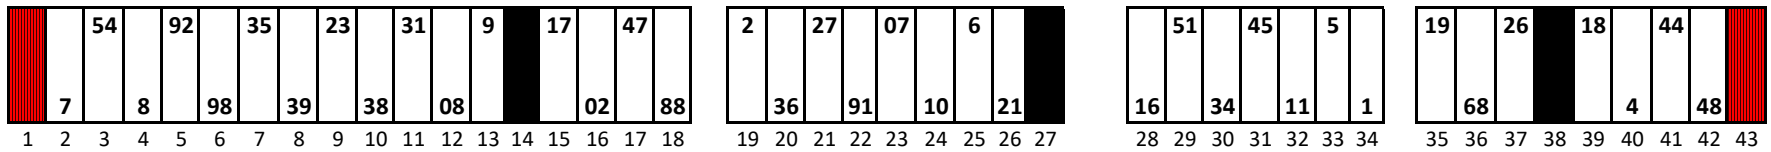

### Stall Color Key:

-  = Eliminated Pit Boxes; are not in play and they do not count towards driving through more than three pit boxes
-  = Vacant Pit Boxes; are in play and they do count towards driving through more than three pit boxes