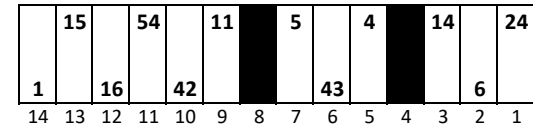

Charlotte Motor Speedway

Date: 5/28/2023

Time: 6:00 PM

L/S D5184

R/S D5190

Stall Color Key:

-  = Eliminated Pit Boxes: Not in play and does not count towards driving through more than three pit boxes
-  = Monster Energy Pit Box: Is in play and will count towards driving through more than three pit boxes
-  = Vacant Pit Boxes: Are in play and will count towards driving through more than three pit boxes