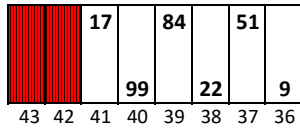

Charlotte Motor Speedway

Date: 5/28/2023

Time: 6:00 PM

L/S D5184

R/S D5190

Stall Color Key:

-  = Eliminated Pit Boxes: Not in play and does not count towards driving through more than three pit boxes
-  = Monster Energy Pit Box: Is in play and will count towards driving through more than three pit boxes
-  = Vacant Pit Boxes: Are in play and will count towards driving through more than three pit boxes