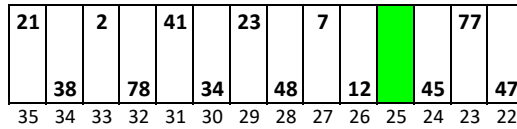

Charlotte Motor Speedway

Date: 5/28/2023

Time: 6:00 PM

L/S D5184

R/S D5190

Stall Color Key:

-  = Eliminated Pit Boxes: Not in play and does not count towards driving through more than three pit boxes
-  = Monster Energy Pit Box: Is in play and will count towards driving through more than three pit boxes
-  = Vacant Pit Boxes: Are in play and will count towards driving through more than three pit boxes