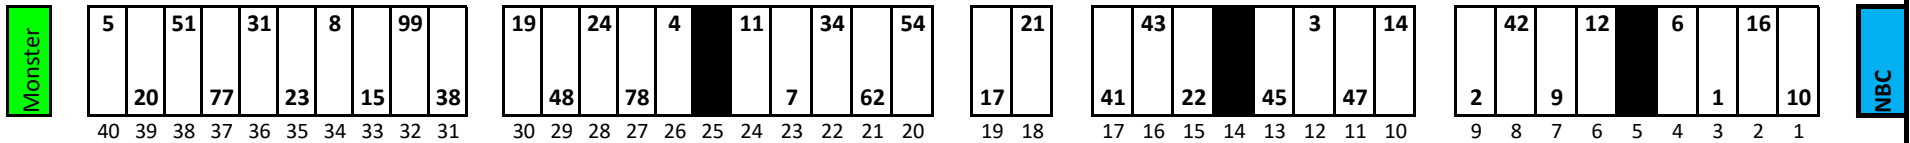

### Stall Color Key:

- = NBC Pit box: beyond pit stall 1
- = Monster Energy Pit Box: beyond pit stall 40
- = Vacant Pit Boxes: Are in play and will count towards driving through more than three pit boxes