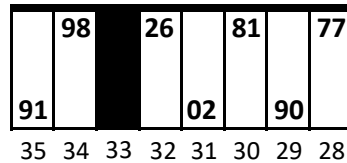

### Stall Color Key:

= Vacant Pit Boxes; they will count towards driving through more than three pit boxes

= Eliminated Pit Boxes; not in play & do not count towards driving through more than three pit boxes