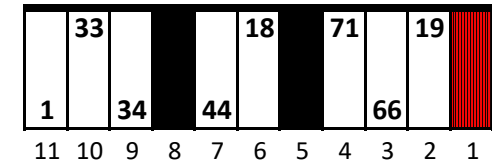

### Stall Color Key:

= Vacant Pit Boxes; they will count towards driving through more than three pit boxes

= Eliminated Pit Boxes; not in play & do not count towards driving through more than three pit boxes