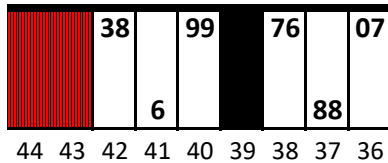

### Stall Color Key:

= Vacant Pit Boxes; they will count towards driving through more than three pit boxes

= Eliminated Pit Boxes; not in play & do not count towards driving through more than three pit boxes