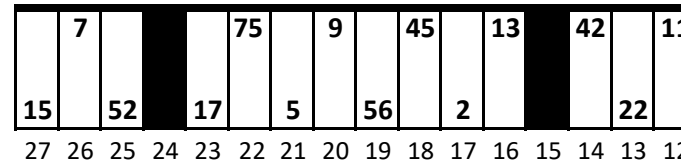

### Stall Color Key:

= Vacant Pit Boxes; they will count towards driving through more than three pit boxes

= Eliminated Pit Boxes; not in play & do not count towards driving through more than three pit boxes