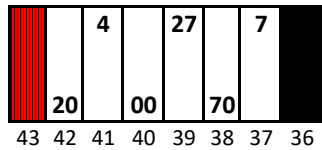

### Stall Color Key:

Eliminated Pit Boxes; are not in play and they do not count towards driving through more than three pit boxes

Vacant Pit Boxes; are in play and they will count towards driving through more than three pit boxes