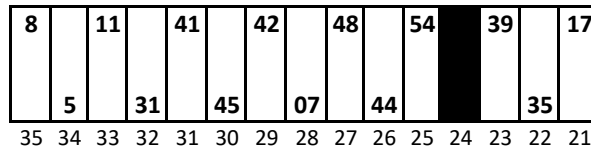

### Stall Color Key:

Eliminated Pit Boxes; are not in play and they do not count towards driving through more than three pit boxes

Vacant Pit Boxes; are in play and they will count towards driving through more than three pit boxes