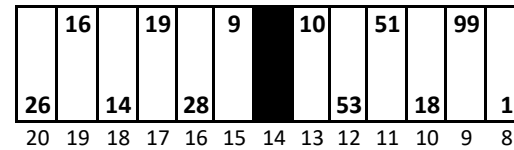

### Stall Color Key:

Eliminated Pit Boxes; are not in play and they do not count towards driving through more than three pit boxes

Vacant Pit Boxes; are in play and they will count towards driving through more than three pit boxes