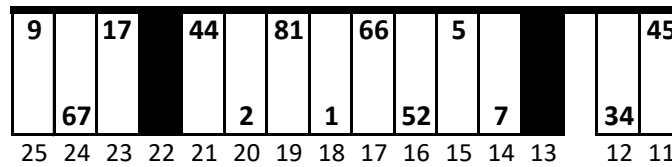

North Wilkesboro Speedway

Date: 5/17/2025 Time: 1:30 PM L/S: 6114 R/S: 6116

Stall Color Key:

-  = Eliminated Pit Boxes; not in play & do not count towards driving through more than three pit boxes
-  = Vacant Pit Boxes; they will count towards driving through more than three pit boxes