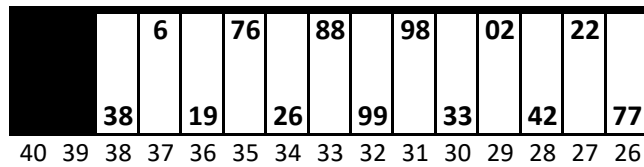

North Wilkesboro Speedway

Date: 5/17/2025 Time: 1:30 PM L/S: 6114 R/S: 6116

Stall Color Key:

-  = Eliminated Pit Boxes; not in play & do not count towards driving through more than three pit boxes
-  = Vacant Pit Boxes; they will count towards driving through more than three pit boxes