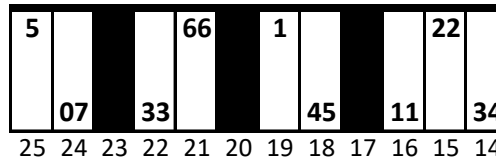

Texas Motor Speedway

Date: 5/2/2025 Time: 7:00 PM L/S: 6110 R/S: 6112

Stall Color Key:

-  = Eliminated Pit Boxes; not in play & do not count towards driving through more than three pit boxes
-  = Vacant Pit Boxes; they will count towards driving through more than three pit boxes