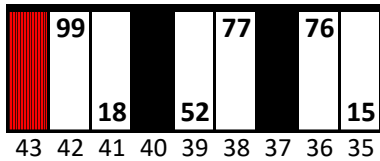

Texas Motor Speedway

Date: 5/2/2025 Time: 7:00 PM L/S: 6110 R/S: 6112

Stall Color Key:

-  = Eliminated Pit Boxes; not in play & do not count towards driving through more than three pit boxes
-  = Vacant Pit Boxes; they will count towards driving through more than three pit boxes