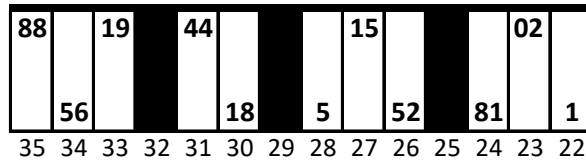

Charlotte Motor Speedway

Date: 5/23/2025 Time: 8:30 PM L/S: 6110 R/S: 6130

Stall Color Key:

-  = Eliminated Pit Boxes; not in play & do not count towards driving through more than three pit boxes
-  = Vacant Pit Boxes; they will count towards driving through more than three pit boxes