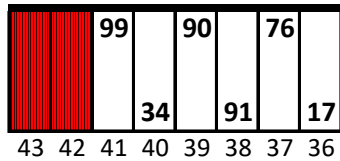

Charlotte Motor Speedway

Date: 5/23/2025 Time: 8:30 PM L/S: 6110 R/S: 6130

Stall Color Key:

-  = Eliminated Pit Boxes; not in play & do not count towards driving through more than three pit boxes
-  = Vacant Pit Boxes; they will count towards driving through more than three pit boxes