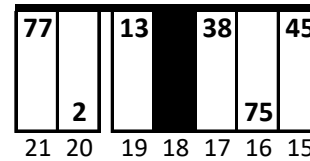

Charlotte Motor Speedway

Date: 5/23/2025 Time: 8:30 PM L/S: 6110 R/S: 6130

Stall Color Key:

-  = Eliminated Pit Boxes; not in play & do not count towards driving through more than three pit boxes
-  = Vacant Pit Boxes; they will count towards driving through more than three pit boxes