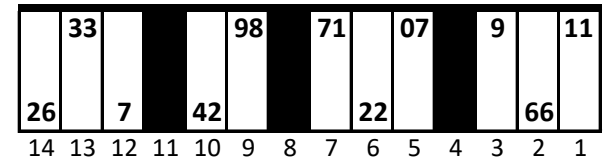

Charlotte Motor Speedway

Date: 5/23/2025 Time: 8:30 PM L/S: 6110 R/S: 6130

Stall Color Key:

-  = Eliminated Pit Boxes; not in play & do not count towards driving through more than three pit boxes
-  = Vacant Pit Boxes; they will count towards driving through more than three pit boxes