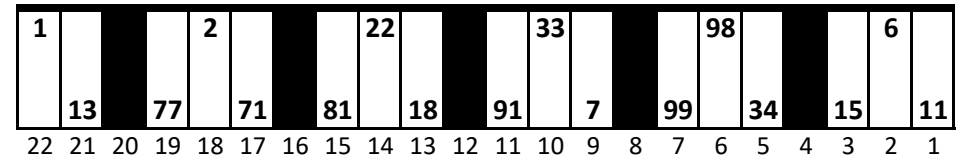

Michigan International Speedway

Date: 6/7/2025

Time: 12:00 PM

L/S: 6110 R/S: 6112

Stall Color Key:

-  = Eliminated Pit Boxes; not in play & do not count towards driving through more than three pit boxes
-  = Vacant Pit Boxes; they will count towards driving through more than three pit boxes