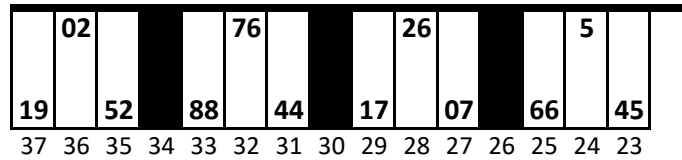

Michigan International Speedway

Date: 6/7/2025

Time: 12:00 PM

L/S: 6110 R/S: 6112

Stall Color Key:

-  = Eliminated Pit Boxes; not in play & do not count towards driving through more than three pit boxes
-  = Vacant Pit Boxes; they will count towards driving through more than three pit boxes