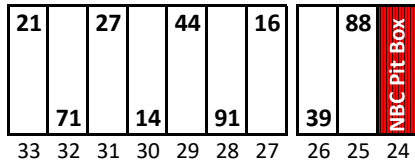

Iowa Speedway

Date: 8/2/2025

Time: 3:30 PM

L/S: 6106 R/S: 6134

= Eliminated Pit Boxes; are not in play and they do not count towards driving through more than three pit boxes

= Vacant Pit Boxes; are in play and they do count towards driving through more than three pit boxes