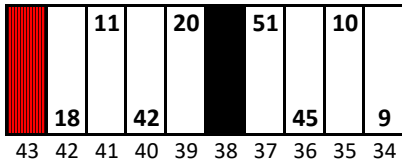

Iowa Speedway

Date: 8/2/2025

Time: 3:30 PM

L/S: 6106 R/S: 6134

= Eliminated Pit Boxes; are not in play and they do not count towards driving through more than three pit boxes

= Vacant Pit Boxes; are in play and they do count towards driving through more than three pit boxes